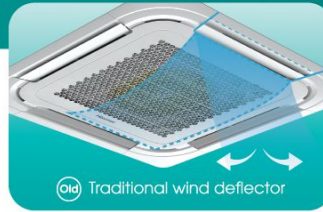

ALL-ROUND COMFORT ENJOY LIFE TO YOUR HEART'S COMENT

360° Round Flow

Uniform temperature distribution

Ideal Wind

Reaches every corner and enjoy natural cool breeze

Big Louver

With 88° free swinging angle

Brand new silent air duct design

Silent air supply with optimized blades and professional duct simulation, create a peaceful environment.

ALL-ROUND QUALITY ASSURANCE EFFICIENT, SAFE AND RELIABLE

R32

R32 Refrigerant

Environmentally friendly and efficient

Flexible Installation

Anti-overflow design and high-lift water pump, pipeline installation is more flexible

No backflow, smooth drainage 1.2M

Backward Centrifugal Fan

With excellent air supply, high efficiency, low noise and loss, higher reliability.

Five-fold Evaporator

Larger heat exchange area, higher efficient, more power-saving than traditional four-fold evaporator.

Installation Dimensions

Opening of False Ceiling and Suspension Bolts.

Mounting Position Of Indoor Unit

*Indicates the dimension between lower face of indoor unit and surface of ceiling.