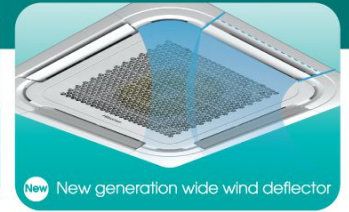

ALL-ROUND COMFORT ENJOY LIFE TO YOUR HEART'S COMENT

360° Round Flow

Uniform temperature distribution

Ideal Wind

Reaches every corner and enjoy natural cool breeze

Big Louver

With 88° free swinging angle

Brand new silent air duct design

Silent air supply with optimized blades and professional duct simulation, create a peaceful environment.

ALL-ROUND QUALITY ASSURANCE EFFICIENT, SAFE AND RELIABLE

R32

R32 Refrigerant

Environmentally friendly and efficient

Flexible Installation

Anti-overflow design and high-lift water pump, pipeline installation is more flexible

No backflow, smooth drainage 1.2M

Backward Centrifugal Fan

With excellent air supply, high efficiency, low noise and loss, higher reliability.

Five-fold Evaporator

Larger heat exchange area, higher efficient, more power-saving than traditional four-fold evaporator.

Installation Dimensions

Opening of False Ceiling and Suspension Bolts.

Mounting Position Of Indoor Unit

*Indicates the dimension between lower face of indoor unit and surface of ceiling.