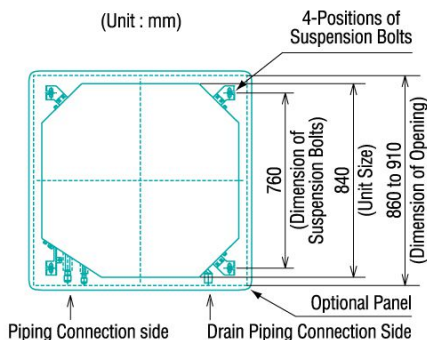

Installation Dimensions

Opening of False Ceiling and Suspension Bolts.